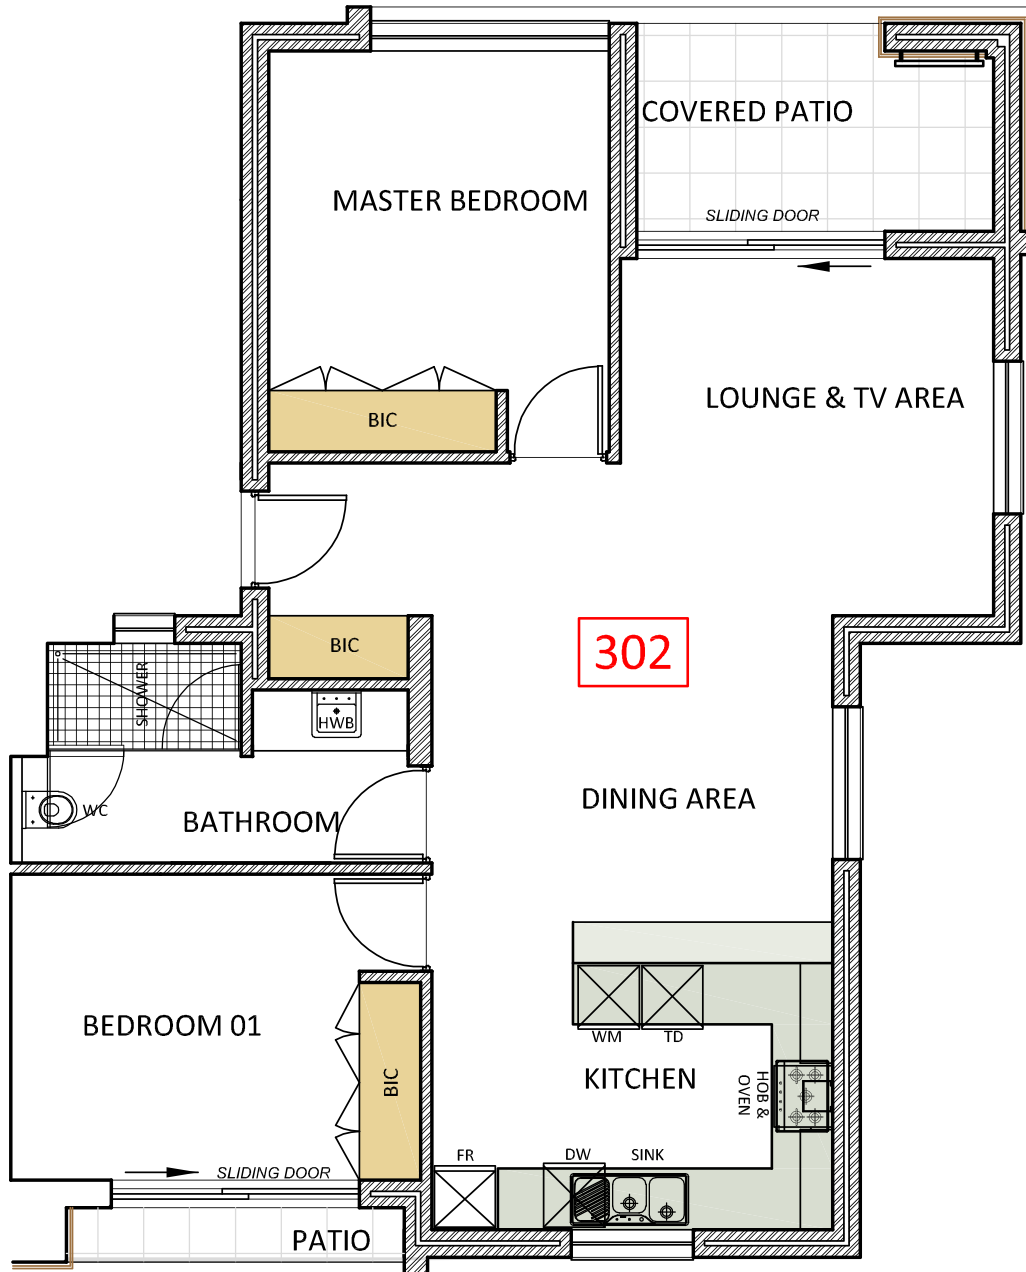

302

UNIT LAYOUT

302 UNIT DETAILS

Bedrooms: 2 Bathrooms: 1 Parking Bay: 1
Apartment Size: 82.88m² Balcony Size: 11.30m² Total: 94.18m²