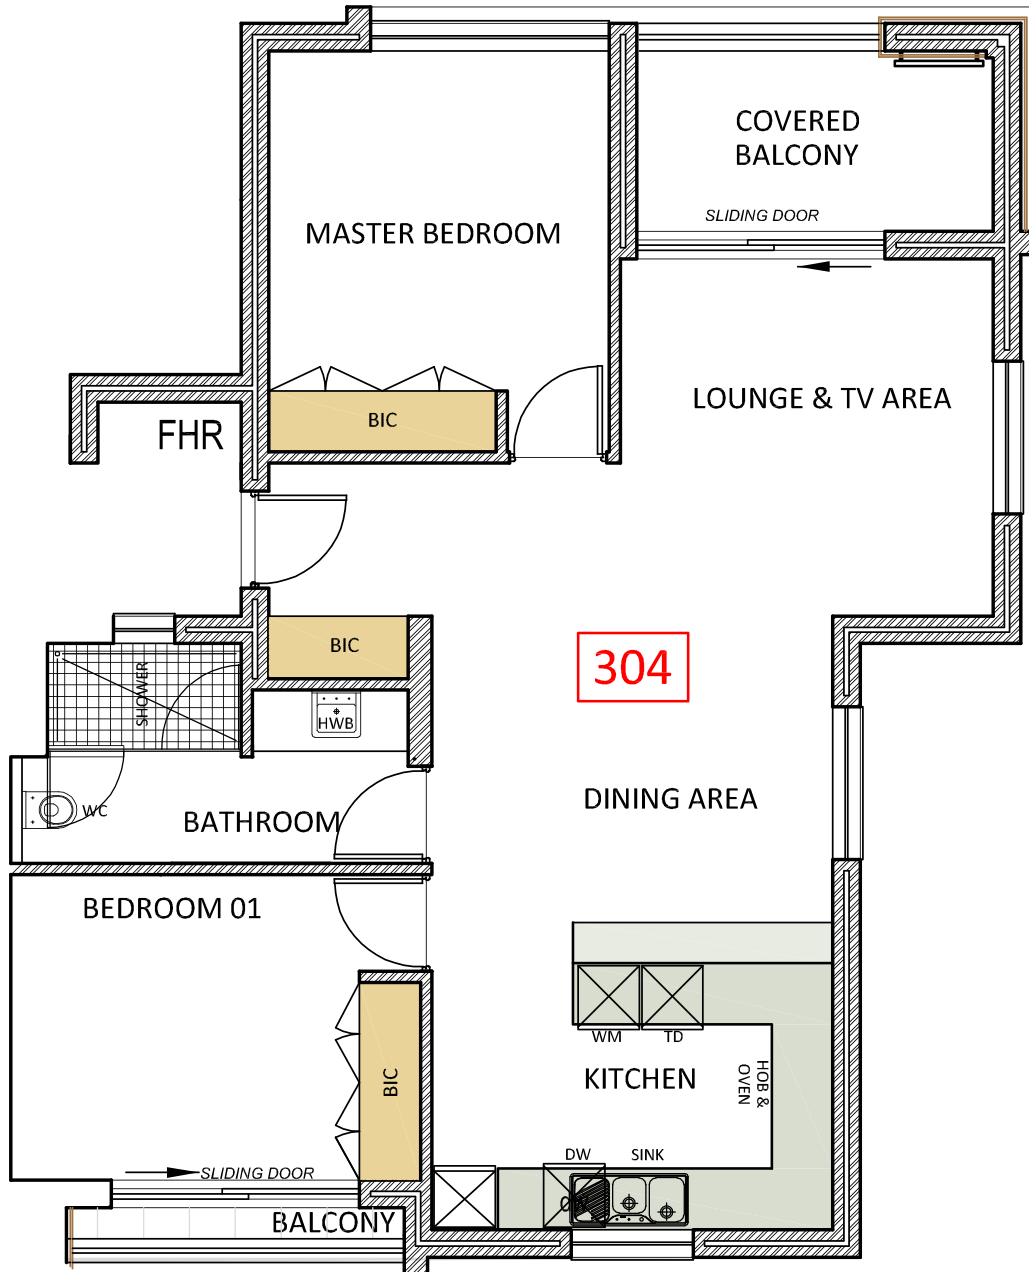

304

UNIT LAYOUT

304 UNIT DETAILS

Bedrooms: 2 Bathrooms: 1 Parking Bay: 1
Apartment Size: 82.88m² Balcony Size: 11.30m² Total: 94.18m²