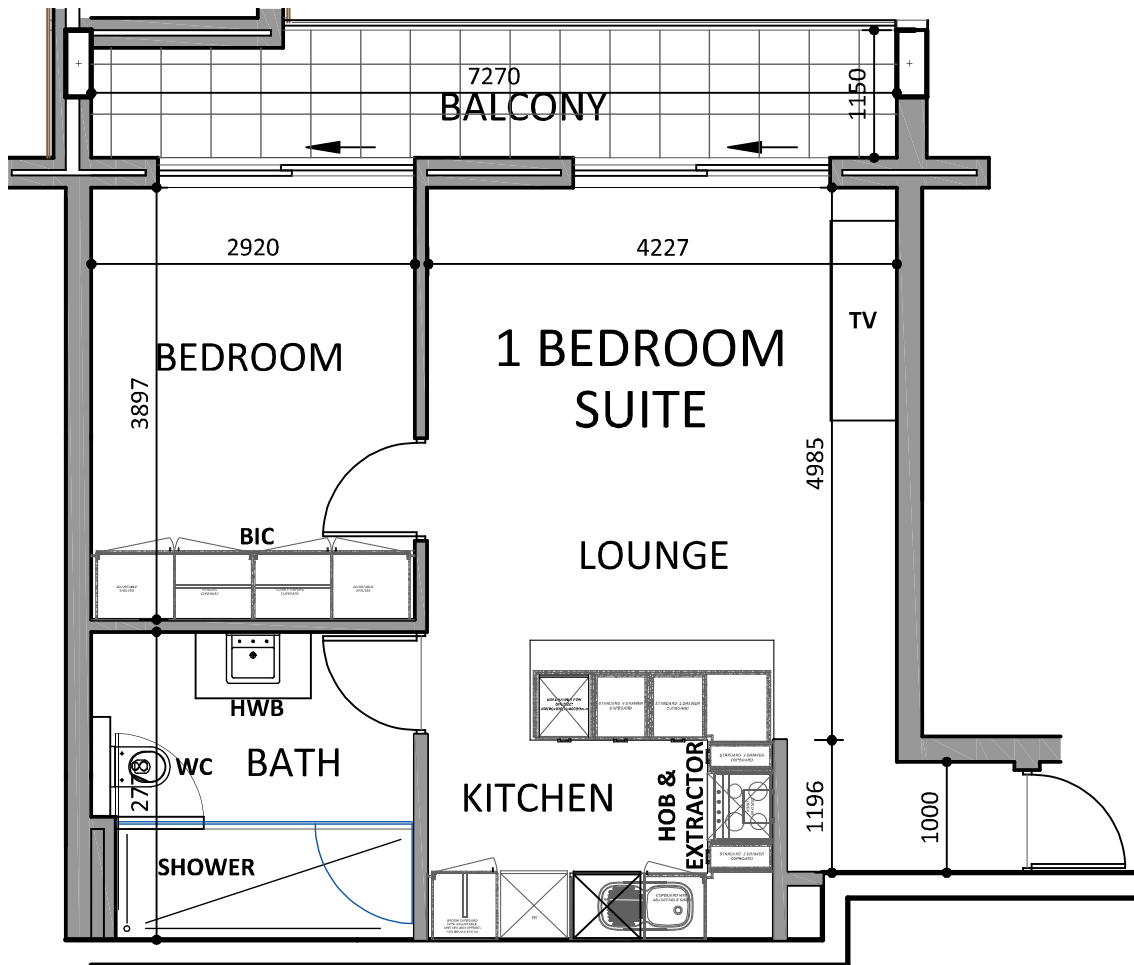

1 BEDROOM SUITE TYPICAL UNIT LAYOUT

1 BEDROOM SUITE TYPICAL UNIT DETAILS

Bedrooms: 1 Bathrooms: 1 Parking Bay: 1
Apartment Size: 53.00M² Balcony Size: 9.87M² Total: 62.87M²