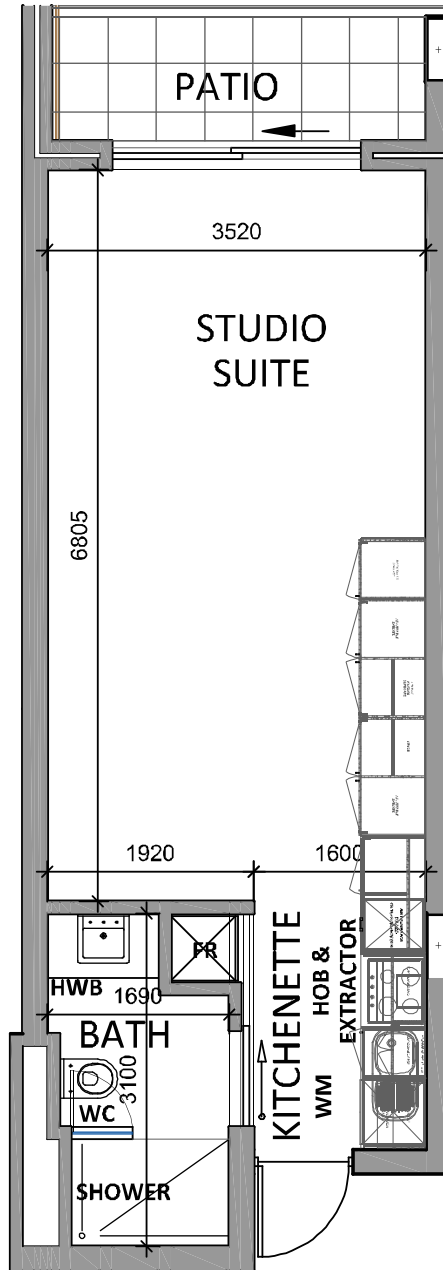

STUDIO SUITE TYPICAL UNIT LAYOUT

STUDIO SUITE TYPICAL UNIT DETAILS

Bedrooms: 1 Bathrooms: 1 Parking Bay: Rental Available
Suite Size: 36.57M² Balcony Size: 5.2M² Total: 41.57M²