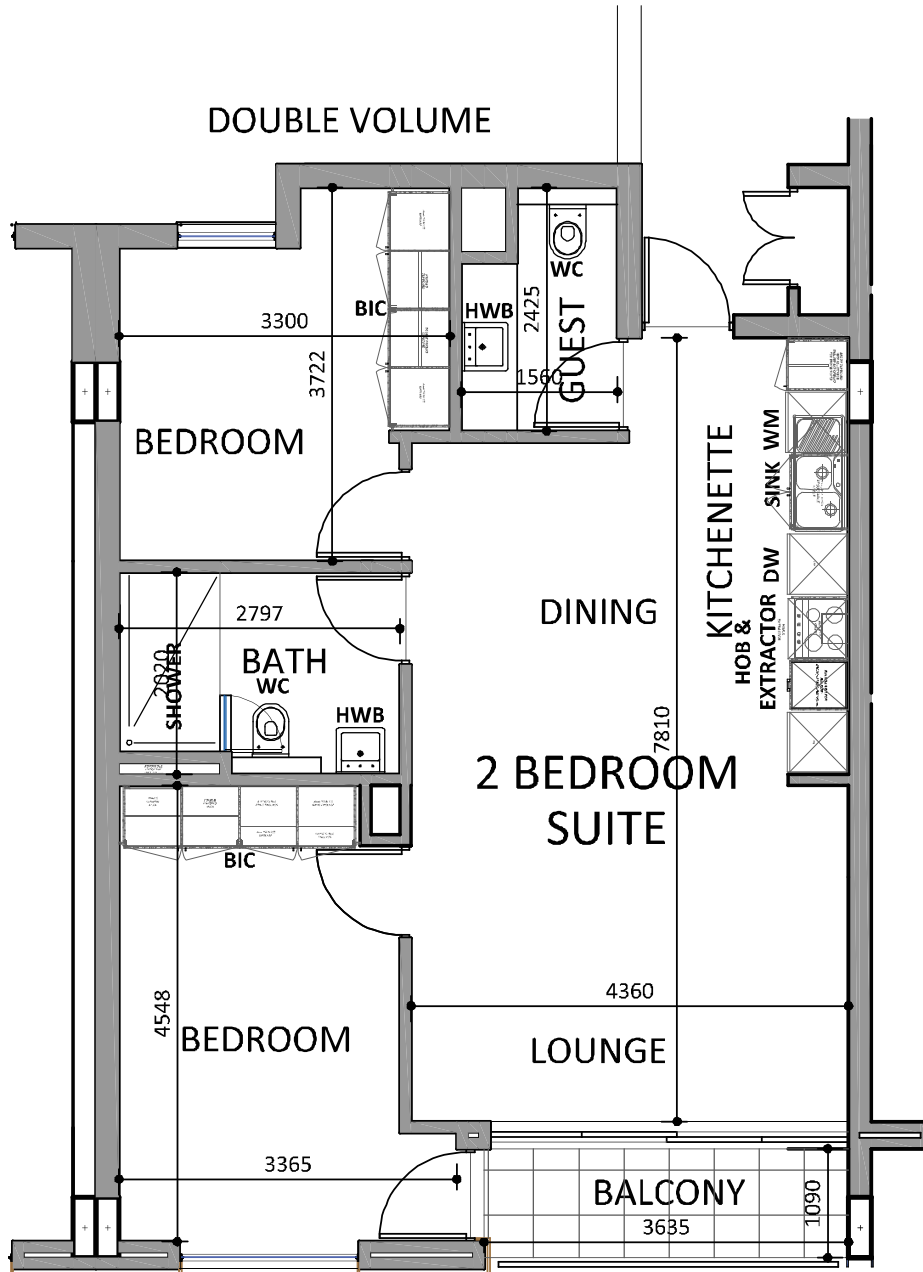

2 BEDROOM SUITE TYPICAL UNIT LAYOUT

2 BEDROOM SUITE TYPICAL UNIT DETAILS

Bedrooms: 2 Bathrooms: 1 Parking Bay: 1
Apartment Size: 71.94M² Balcony Size: 5.81M² Total: 77.75M²